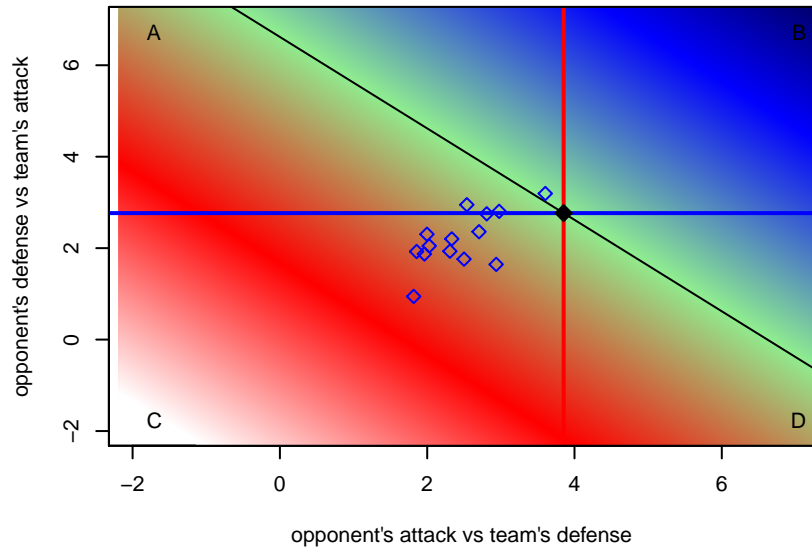

Venues played:
 2016 Clash At the Border Gold/Silver/Bronze U
 2016 Win OYS G00 Division 1

Westside Timbers Samba TS G00
 Dots are actual minus expected GF (blue circles) and GA (red triangles).
 Blue line is smoothed change in attack strength. Red is smoothed change in defense strength.

**attack and defense variance (black dot)
relative to other teams
and top 10 in region**

**attack and defense rating
relative to others at age
and all opponents in last 13 months**

**attack and defense rating
relative to others at age
and all opponents in last 13 months**

Performance relative to 13 month average

Performance relative to 13 month average

Distribution of opponents
 Red = Lose zone, Blue = Win zone, Green = Even
 Black line separates win/lose zones

lot. A=Neither has attack advantage, B=Opponent has both attack and defense advantage, C=Opponent has both attack and defense disadvantage, D=Both have