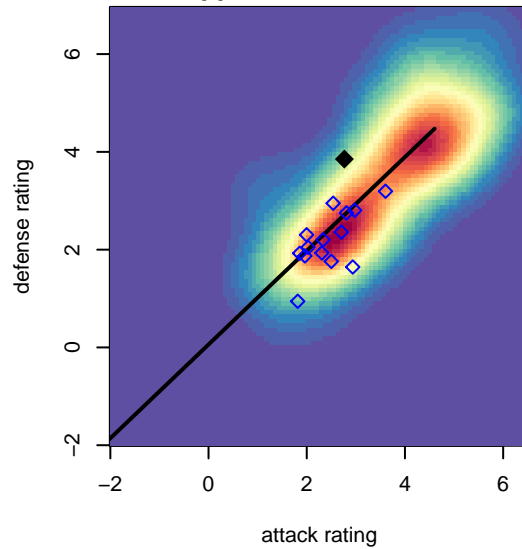

Westside Timbers Samba TS G00

Westside Timbers
 Beaverton, OR
 G00 total strength=1755
 attack=15.9 defense=47.11
 spr league = Win OYS G00 Div 1

alt names used:
 Westside Timbers G00 Samba TS
 Westside Timbers 00G Samba TS

Venues played:
 2016 Clash At the Border Gold/Silver/Bronze U
 2016 Win OYS G00 Division 1

Westside Timbers Samba TS G00
 Dots are actual minus expected GF (blue circles) and GA (red triangles).
 Blue line is smoothed change in attack strength. Red is smoothed change in defense strength.

**attack and defense variance (black dot)
relative to other teams
and top 10 in region**

**attack and defense rating
relative to others at age
and all opponents in last 13 months**

**attack and defense rating
relative to others at age
and all opponents in last 13 months**

Performance relative to 13 month average

Performance relative to 13 month average

Distribution of opponents
 Red = Lose zone, Blue = Win zone, Green = Even
 Black line separates win/lose zones

lot. A=Neither has attack advantage, B=Opponent has both attack and defense advantage, C=Opponent has both attack and defense disadvantage, D=Both have