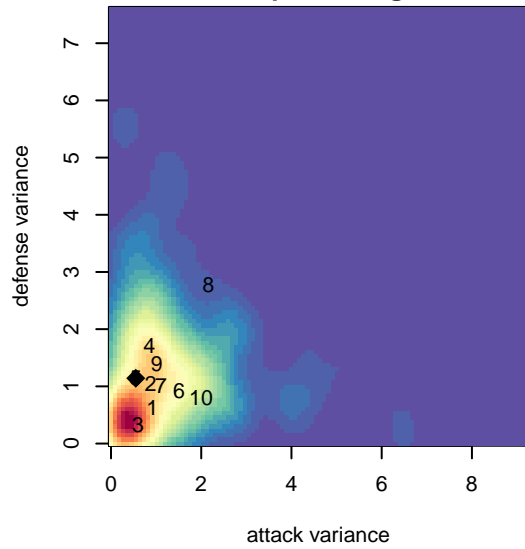

Westside Timbers Samba TS G00

Westside Timbers
 Beaverton, OR
 G00 total strength=1755
 attack=15.9 defense=47.11
 spr league = Win OYS G00 Div 1

alt names used:
 Westside Timbers G00 Samba TS
 Westside Timbers 00G Samba TS

Venues played:
 2016 Clash At the Border Gold/Silver/Bronze U
 2016 Win OYS G00 Division 1

Westside Timbers Samba TS G00
 Dots are actual minus expected GF (blue circles) and GA (red triangles).
 Blue line is smoothed change in attack strength. Red is smoothed change in defense strength.

**attack and defense variance (black dot)
relative to other teams
and top 10 in region**

**attack and defense rating
relative to others at age
and all opponents in last 13 months**

**attack and defense rating
relative to others at age
and all opponents in last 13 months**

Performance relative to 13 month average

Performance relative to 13 month average

Distribution of opponents
 Red = Lose zone, Blue = Win zone, Green = Even
 Black line separates win/lose zones

lot. A=Neither has attack advantage, B=Opponent has both attack and defense advantage, C=Opponent has both attack and defense disadvantage, D=Both have