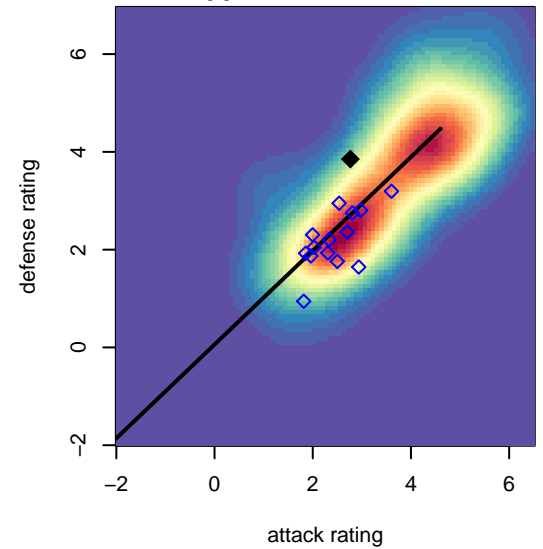

Westside Timbers Samba TS G00

Westside Timbers
 Beaverton, OR
 G00 total strength=1755
 attack=15.9 defense=47.11
 spr league = Win OYS G00 Div 1

alt names used:
 Westside Timbers G00 Samba TS
 Westside Timbers 00G Samba TS

Venues played:
 2016 Clash At the Border Gold/Silver/Bronze U
 2016 Win OYS G00 Division 1

Westside Timbers Samba TS G00
 Dots are actual minus expected GF (blue circles) and GA (red triangles).
 Blue line is smoothed change in attack strength. Red is smoothed change in defense strength.

**attack and defense variance (black dot)
relative to other teams
and top 10 in region**

**attack and defense rating
relative to others at age
and all opponents in last 13 months**

**attack and defense rating
relative to others at age
and all opponents in last 13 months**

Performance relative to 13 month average

Performance relative to 13 month average

Distribution of opponents
 Red = Lose zone, Blue = Win zone, Green = Even
 Black line separates win/lose zones

lot. A=Neither has attack advantage, B=Opponent has both attack and defense advantage, C=Opponent has both attack and defense disadvantage, D=Both have