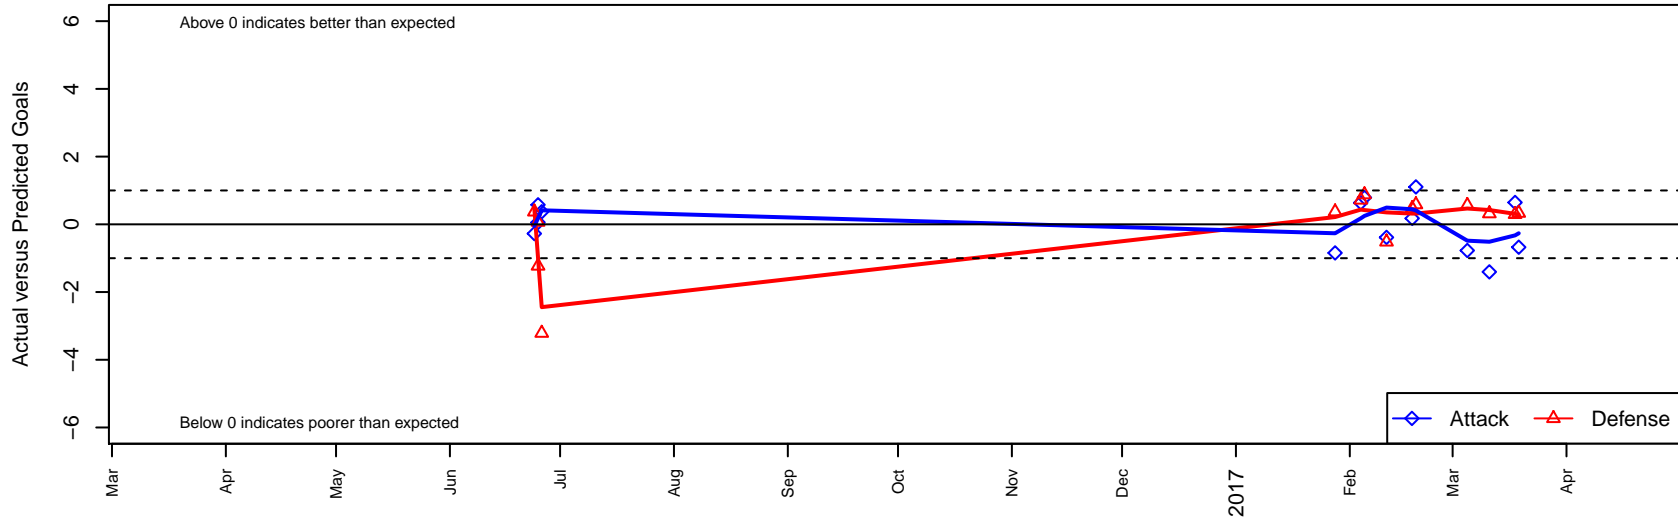

Westside Timbers Samba TS G00

Westside Timbers
 Beaverton, OR
 G00 total strength=1755
 attack=15.9 defense=47.11
 spr league = Win OYS G00 Div 1

alt names used:
 Westside Timbers G00 Samba TS
 Westside Timbers 00G Samba TS

Venues played:
 2016 Clash At the Border Gold/Silver/Bronze U
 2016 Win OYS G00 Division 1

Westside Timbers Samba TS G00
 Dots are actual minus expected GF (blue circles) and GA (red triangles).
 Blue line is smoothed change in attack strength. Red is smoothed change in defense strength.

**attack and defense variance (black dot)
relative to other teams
and top 10 in region**

**attack and defense rating
relative to others at age
and all opponents in last 13 months**

**attack and defense rating
relative to others at age
and all opponents in last 13 months**

Performance relative to 13 month average

Performance relative to 13 month average

Distribution of opponents
 Red = Lose zone, Blue = Win zone, Green = Even
 Black line separates win/lose zones

lot. A=Neither has attack advantage, B=Opponent has both attack and defense advantage, C=Opponent has both attack and defense disadvantage, D=Both have